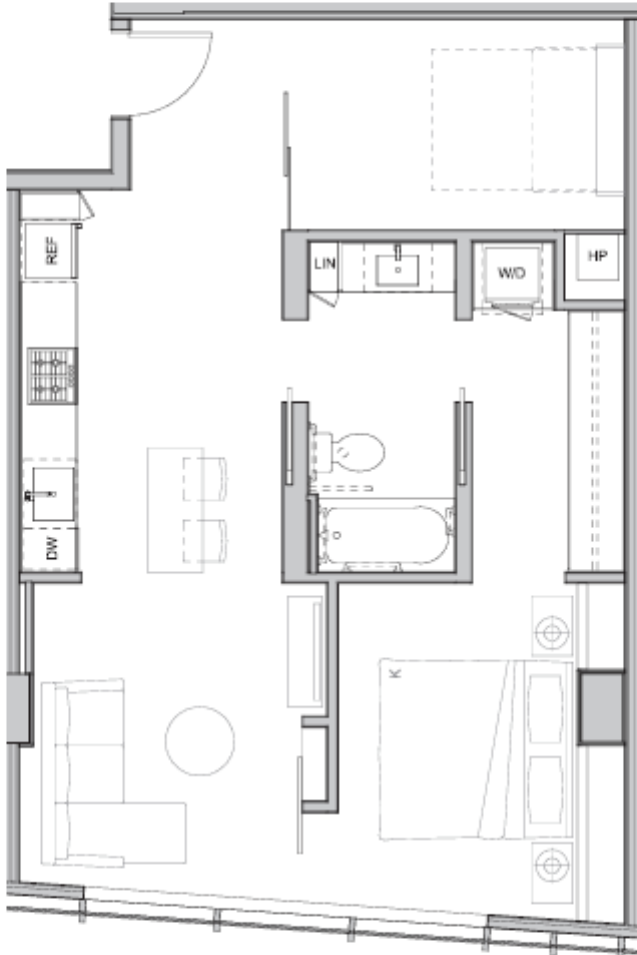

NEXUS

CITY LIFE. EVOLVED.

PLAN Z

'00 SERIES - FLOORS 28-35
1 BED + DEN, 1 BATH
TOTAL LIVING SPACE: 738 SQ FT